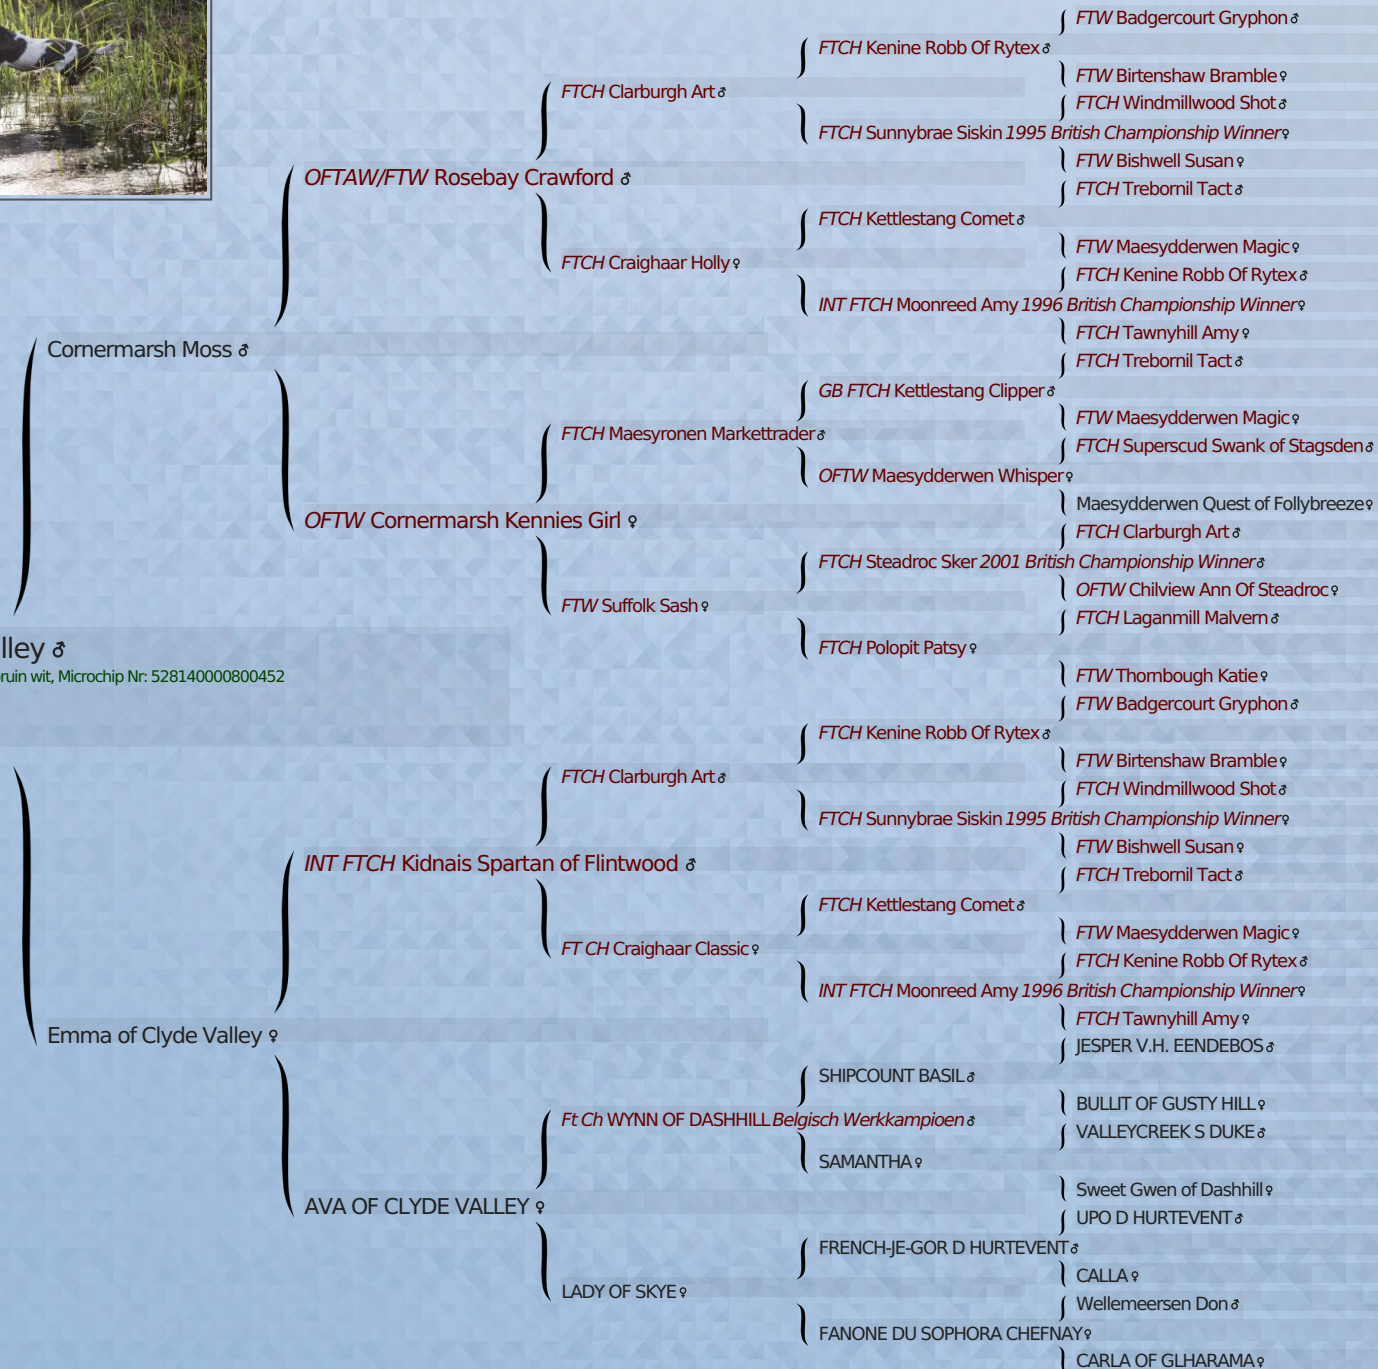

## ♂ Peat of Clyde Valley

Peat of Clyde Valley ♂

NHSB 3211082, 05-10-2020, bruin wit, Microchip Nr: 528140000800452

Emma of Clyde Valley ♀

INT FTCH Kidnais Spartan of Flintwood ♂

FTCH Clarburgh Art ♂

FTCH Kenine Robb Of Rytex ♂

FTW Birtenshaw Bramble ♀

FTCH Windmillwood Shot ♂

FTCH Sunnybrae Siskin 1995 *British Championship Winner* ♀

FTW Bishwell Susan ♀

FTCH Trebornil Tact ♂

FTCH Craighaar Classic ♀

FTCH Kettlestang Comet ♂

FTW Maesydderwen Magic ♀

VALLEYCREEK S DUKE ♂

Ft Ch WYNN OF DASHHILL *Belgisch Werkkampioen* ♂

SAMANTHA ♀

Sweet Gwen of Dashhill ♀

UPO D HURTEVENT ♂

FRENCH-JE-GOR D HURTEVENT ♂

CALLA ♀

Wellemeersen Don ♂